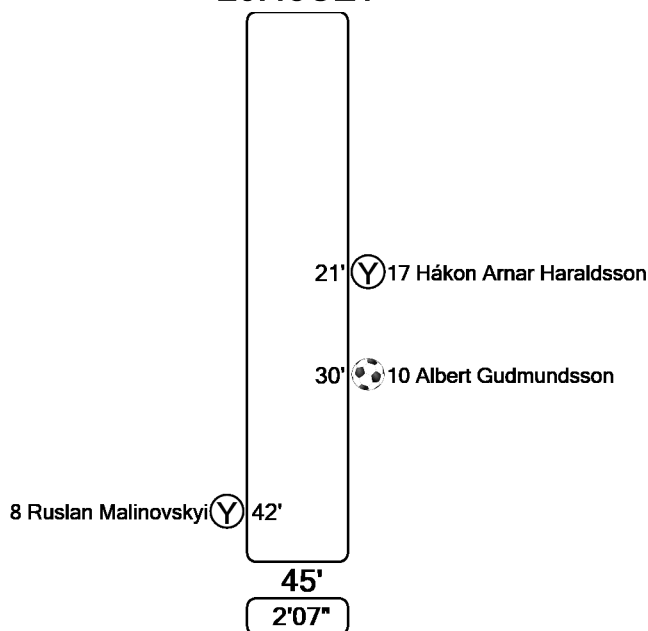

Full Time Report
Play-off - Tuesday 26 March 2024
Stadion Miejski we Wroclawiu

Ukraine

Iceland

2 (0)
Half-time

20.45CET

(1) **1**
Half-time

- 23 Andriy Lunin (GK)
- 2 Yukhym Konoplia
- 7 Georgiy Sudakov
- 8 Ruslan Malinovskyi
- 9 Roman Yaremchuk
- 10 Mykhailo Mudryk
- 13 Illia Zabarnyi
- 14 Volodymyr Brazhko
- 15 Viktor Tsygankov
- 16 Vitaliy Mykolenko
- 22 Mykola Matviyenko (C)
- 1 Georgiy Bushchan (GK)
- 12 Anatoliy Trubin (GK)
- 3 Bogdan Mykhaylichenko
- 4 Maksym Talovierov
- 5 Serhiy Sydorchuk
- 6 Mykola Shaparenko
- 11 Artem Dovbyk
- 17 Oleksandr Zinchenko
- 18 Vladyslav Vanat
- 19 Valeriy Bondar
- 20 Oleksandr Zubkov
- 21 Oleksandr Tymchyk

Coach: Serhiy Rebrov

	Half time	Full time
Attempts total	6	13
Attempts on target	2	5
Saves	1	2
Corners	2	7
Offsides	3	3
Fouls committed	4	8
Fouls suffered	5	12
Free kicks to goal	0	1
Possession	61%	59%
Ball in play	16'42"	32'24"
Total ball in play	27'17"	54'57"

Referee:

Clément Turpin (FRA)

Assistant referees:

Nicolas Danos (FRA)

Erwan Finjean (FRA)

Fourth official:

François Letexier (FRA)

UEFA delegate:

Michal Valtr (CZE)