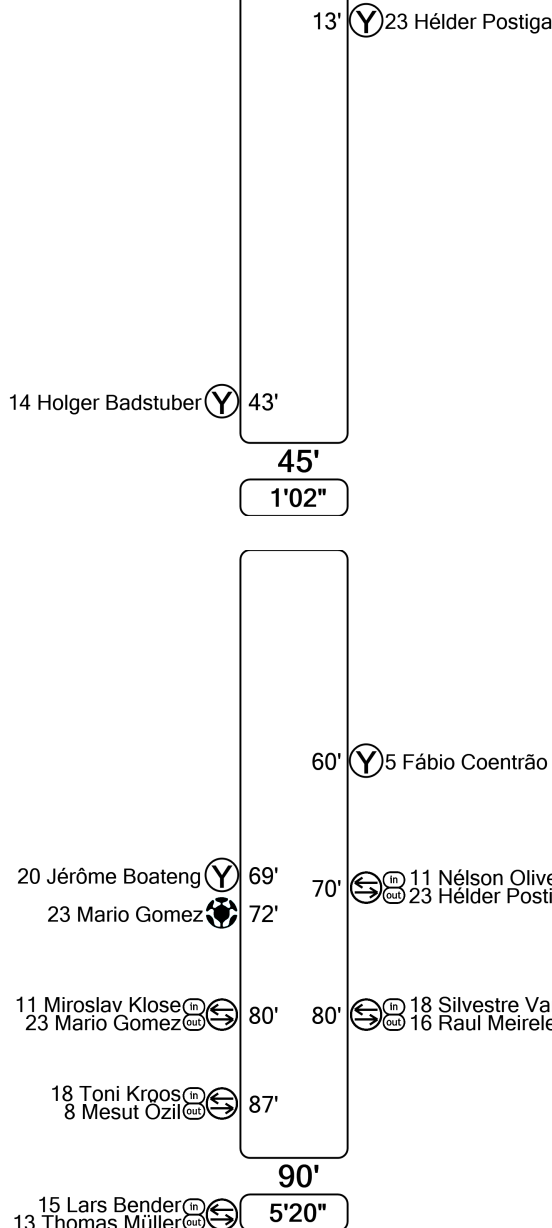

Full-time report
Group B - Saturday 9 June 2012
Arena Lviv - Lviv

GERMANY **1-0** PORTUGAL

(0)

half time

20.45CET

(0)

half time

- 1 Manuel Neuer (GK)
- 5 Mats Hummels
- 6 Sami Khedira
- 7 Bastian Schweinsteiger
- 8 Mesut Özil
- 10 Lukas Podolski
- 13 Thomas Müller
- 14 Holger Badstuber
- 16 Philipp Lahm (C)
- 20 Jérôme Boateng
- 23 Mario Gomez
- 12 Tim Wiese (GK)
- 22 Ron-Robert Zieler (GK)
- 2 Ilkay Gündoğan
- 3 Marcel Schmelzer
- 4 Benedikt Höwedes
- 9 André Schürrle
- 11 Miroslav Klose
- 15 Lars Bender
- 17 Per Mertesacker
- 18 Toni Kroos
- 19 Mario Götze
- 21 Marco Reus

Joachim Löw (HC)

	Half	Full
Attempts total	6	12
Attempts on target	3	4
Saves	0	3
Corners	0	2
Offsides	0	1
Fouls committed	6	14
Fouls suffered	8	18
Free kicks to goal	0	0
Possession	62%	56%
Ball in play	18'47"	33'48"
Total ball in play	30'30"	60'26"

Referee:

Stéphane Lannoy (FRA)

Assistant referees:

Frédéric Cano (FRA)

Michael Annonier (FRA)

Additional assistant referees:

Fredy Fautrel (FRA)

Ruddy Buquet (FRA)

- 12 Rui Patrício (GK)
- 2 Bruno Alves
- 3 Pepe
- 4 Miguel Veloso
- 5 Fábio Coentrão
- 7 Cristiano Ronaldo (C)
- 8 João Moutinho
- 16 Raul Meireles
- 17 Nani
- 21 João Pereira
- 23 Hélder Postiga
- 1 Eduardo (GK)
- 22 Beto (GK)
- 6 Custódio
- 9 Hugo Almeida
- 10 Ricardo Quaresma
- 11 Néelson Oliveira
- 13 Ricardo Costa
- 14 Rolando
- 15 Rúben Micael
- 18 Silvestre Varela
- 19 Miguel Lopes
- 20 Hugo Viana

Paulo Bento (HC)

	Half	Full
Attempts total	3	11
Attempts on target	1	7
Saves	2	2
Corners	3	11
Offsides	0	1
Fouls committed	8	19
Fouls suffered	6	14
Free kicks to goal	0	0
Possession	38%	44%
Ball in play	11'43"	26'38"
Total ball in play	30'30"	60'26"

Fourth official:

Marcin Borski (POL)

UEFA delegate:

Jozef Kliment (SVK)

Man of the match:

8, Mesut Özil (Germany)

Attendance: 32,990

Goal (Y) Booked (R) Sent off (S) Substitution (P) Penalty (O) Own goal (C) Captain (GK) Goalkeeper (M) Misses next match if booked (HC) Head coach

22:44:10CET
09 Jun 2012

Engineered by

CREATING HISTORY TOGETHER™